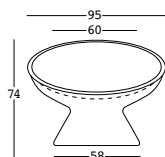

fade relax armchair

design Marco Gregori

STRUTTURA/STRUCTURE

PE - Polietilene/Polyethylene
colore base/basic colour

**CUSCINO OUTDOOR/
CUSHION OUTDOOR**
tessuto/fabric

6455

30119

30121

30120

30126

TESTS

Declaration of conformity issued by **CATAS**

Conforms to the requirements of resistance,
durability and safety, 1st level EN 16139:2013

Tests carried out as per:

EN 16139:2013+AC:2013

EN 1728:2012+AC:2013

EN 1022:2005

EN 1022:2018

GROSS WEIGHT:

kg 20,2

ACCESSORIES:

A4668

Kit fissaggio a terra
Plust set 2/Ground
fixing kit Plust set 2

A4461

Sistema di fissaggio a
terra/Fixing kit system

A4601

Kit sabbia essiccata/
Dried sand kit