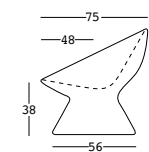

fade relax armchair

design Marco Gregori

STRUTTURA/STRUCTURE

PE - Polietilene/Polyethylene
colore base/basic colour

**CUSCINO OUTDOOR/
CUSHION OUTDOOR**
tessuto/fabric

6455

30119

30121

30120

30126

TESTS

Declaration of conformity issued by **CATAS**

Conforms to the requirements of resistance,
durability and safety, 1st level EN 16139:2013

Tests carried out as per:

EN 16139:2013+AC:2013

EN 1728:2012+AC:2013

EN 1022:2005

EN 1022:2018

GROSS WEIGHT:

kg 20,2

ACCESSORIES:

A4668

Kit fissaggio a terra
Plust set 2/Ground
fixing kit Plust set 2

A4461

Sistema di fissaggio a
terra/Fixing kit system

A4601

Kit sabbia essiccata/
Dried sand kit